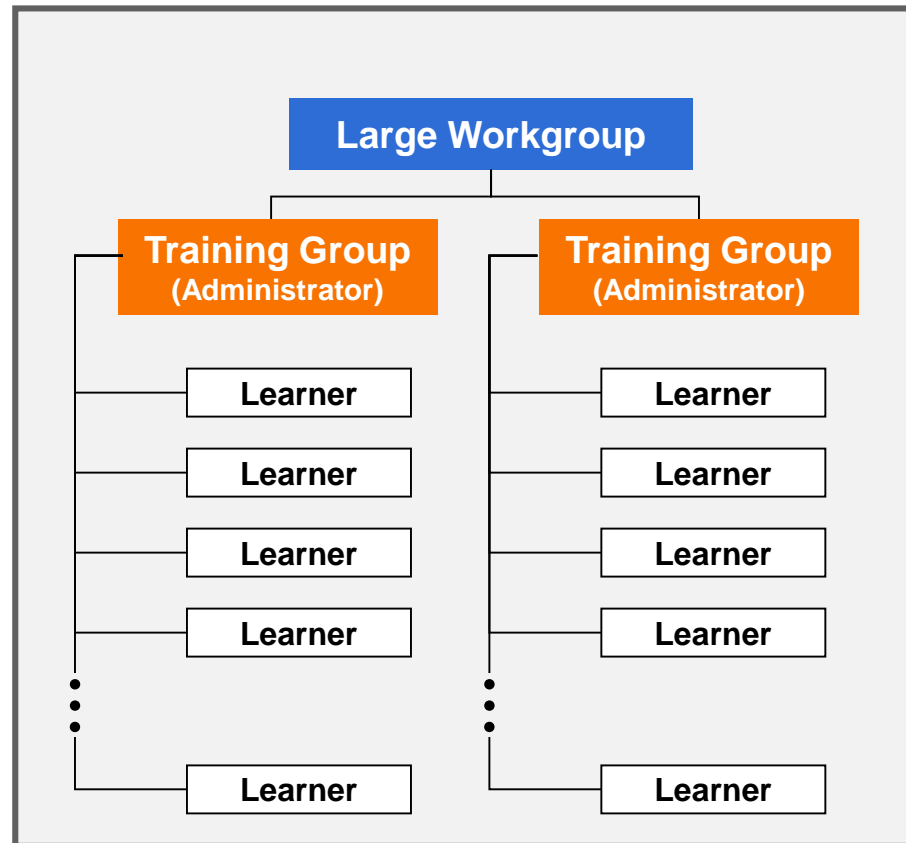

Corporate Subscription

With the Corporate Subscription, you get a corporate account and then you can create as many Training Groups as you wish for your company. Each Training Group can have its own local Training Group administrator. This option is good for companies that have different sites or divisions that have different training needs and/or separate budgets.

Workgroup Subscriptions

With a Small Workgroup Subscription, you get one Training Group account with an administrator. With a Large Workgroup Subscription you get two Training Group accounts. Each Training Group can have its own local Training Group administrator.