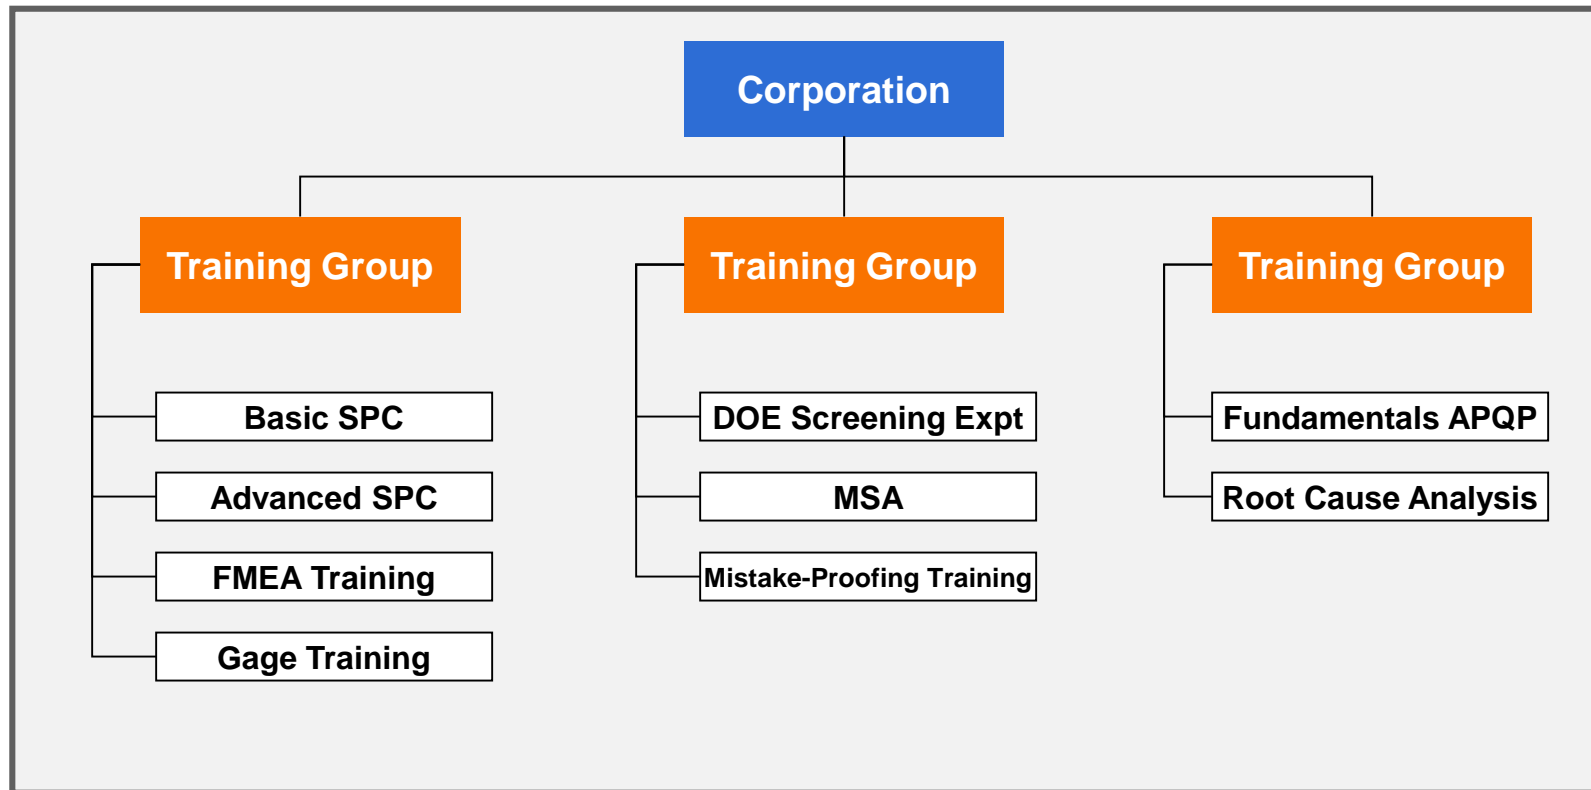

Corporate Subscription

With the Corporate Subscription, you get a corporate account and then you can create as many Training Groups as you wish for your company. Each Training Group can have its own local Training Group administrator. This option is good for companies that have different sites or divisions that have different training needs and/or separate budgets.

Workgroup Subscriptions

With a Small Workgroup Subscription, you get one Training Group account with an administrator. With a Large Workgroup Subscription you get two Training Group accounts. Each Training Group can have its own local Training Group administrator.

Courses Available

With all subscriptions, you get access to all of our courses including a large number of ½ credit Targeted Training and Overview Courses. If you have more than one Training Group, you can also make different courses available to different Training Groups.