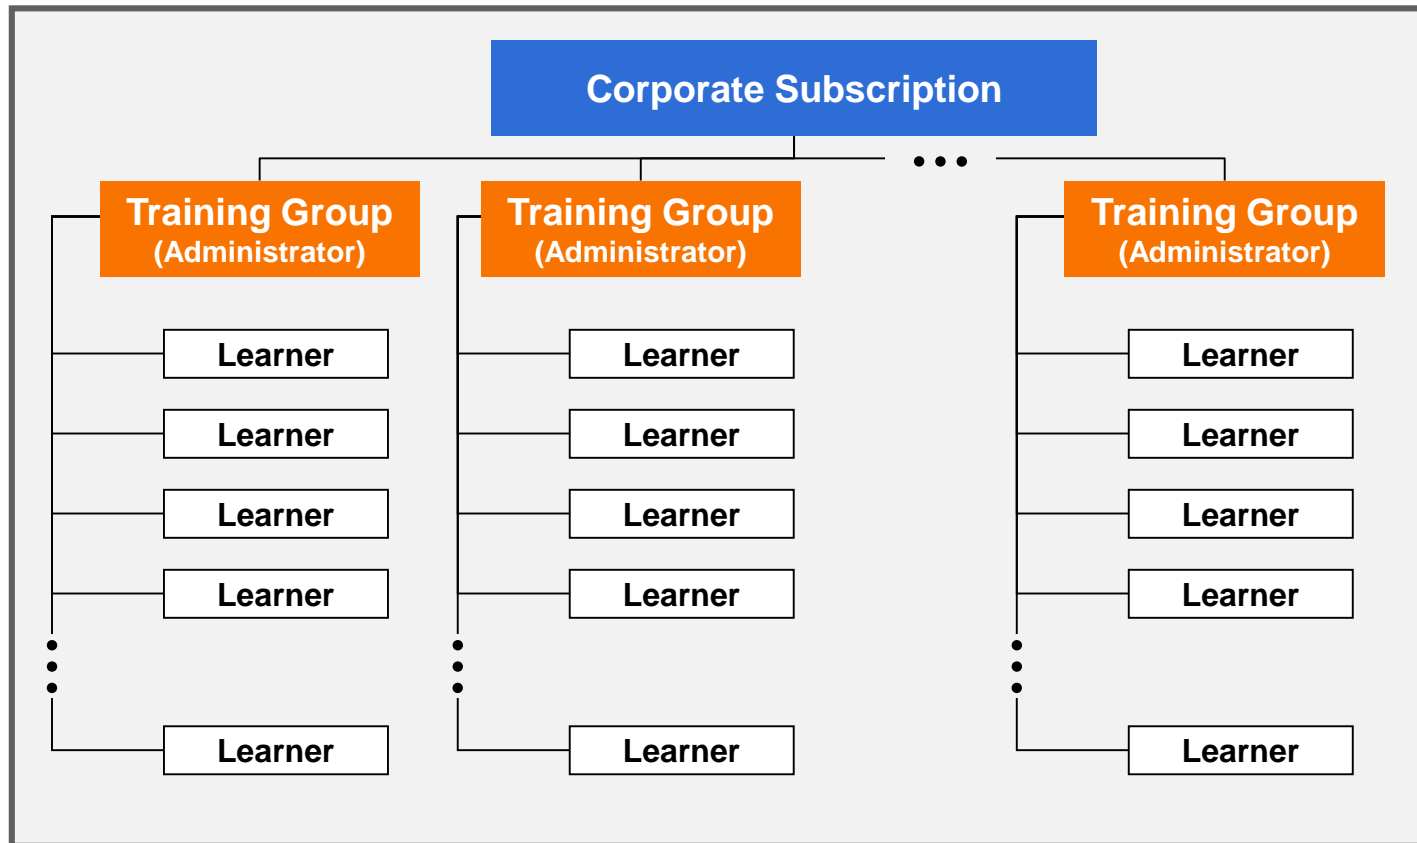

Corporate Subscription

With the Corporate Subscription, you get a corporate account and then you can create as many Training Groups as you wish for your company. Each Training Group can have its own local Training Group administrator. This option is good for companies that have different sites or divisions that have different training needs and/or separate budgets.

Workgroup Subscriptions

With a Small Workgroup Subscription, you get one Training Group account with an administrator. With a Large Workgroup Subscription you get two Training Group accounts. Each Training Group can have its own local Training Group administrator.

Courses Available

With all subscriptions, you get access to all of our courses including a large number of ½ credit Targeted Training and Overview Courses. If you have more than one Training Group, you can also make different courses available to different Training Groups.